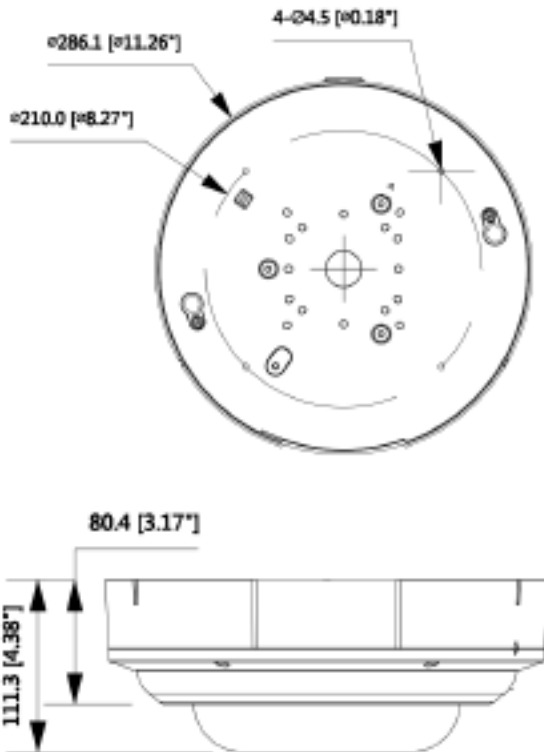

INSD08360IRWA

4x2MP (8MP) H265 Network
Multi-Lens IR Dome W/SD Slot

Product Specifications

Ceiling Mount	Wall Mount
INSX111 + INSX300 + INSX108	INSX111 + INSX303 + INSX108

*Design and specifications are subjects to change without notice.